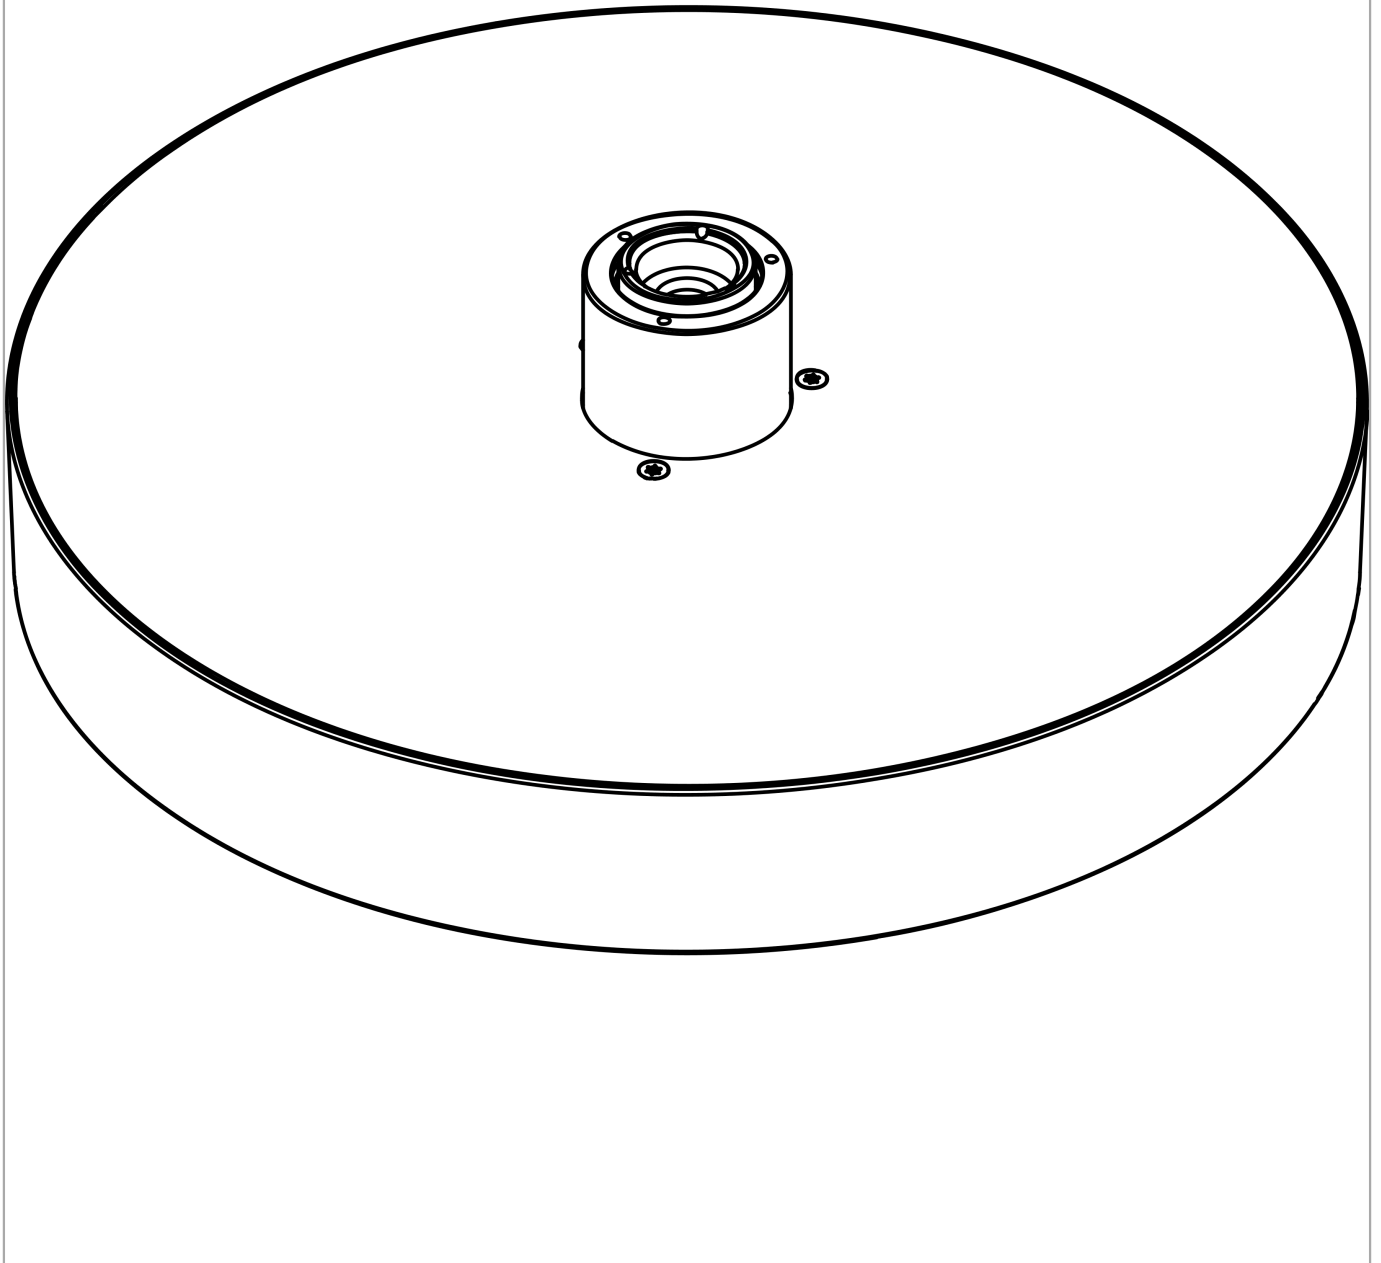

Rainfinity

Overhead shower 360 1jet

Surfaces: **Matt White** Article Number: **26231700**

Description

product features

- shower head size: 360 mm
- spray type: PowderRain
- ball-joint: overhead shower angle (2 x 5°) adjustable
- frame: metal
- material spray disc: aluminium
- spray disc surface: graphite
- maximum flow rate at 3 bar: 20,3 l/min
- flow rate PowderRain spray (at 3 bar): 20,3 l/min
- overhead shower removable for cleaning
- installation: ceiling or wall
- connection thread G 1/2
- connection dimension: DN15

Technology

Design awards

reddot award 2019
best of the best

Product image

Scale drawing

Flowchart

The consumption was measured in combination with the appropriate fittings (thermostat/mixer/in-wall valve) to reflect actual application in practice.

Rainfinity
Overhead shower 360 1jet
Surfaces: **Matt White** Article Number: **26231700**

Exploded Drawing

Year of production: >07/19

Rainfinity
Overhead shower 360 1jet
 Surfaces: **Matt White** Article Number: **26231700**