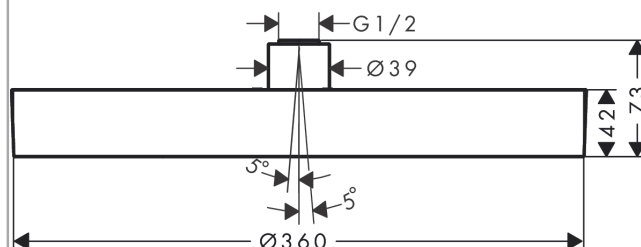

Rainfinity

Overhead shower 360 1jet

Surfaces: **Matt White** Article Number: **26231700**

Description

product features

- shower head size: 360 mm
- spray type: PowderRain
- ball-joint: overhead shower angle (2 x 5°) adjustable
- frame: metal
- material spray disc: aluminium
- spray disc surface: graphite
- maximum flow rate at 3 bar: 20,3 l/min
- flow rate PowderRain spray (at 3 bar): 20,3 l/min
- overhead shower removable for cleaning
- installation: ceiling or wall
- connection thread G 1/2
- connection dimension: DN15

Technology

Design awards

reddot award 2019
best of the best

Product image

Scale drawing

Flowchart

The consumption was measured in combination with the appropriate fittings (thermostat/mixer/in-wall valve) to reflect actual application in practice.

Rainfinity
Overhead shower 360 1jet
Surfaces: **Matt White** Article Number: **26231700**

Exploded Drawing

Year of production: >07/19

Rainfinity
Overhead shower 360 1jet
 Surfaces: **Matt White** Article Number: **26231700**