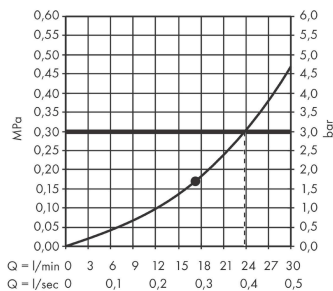

Rainfinity

Overhead shower 360 1jet

Surfaces: **Matt White** Article Number: **26231700**

Description

product features

- shower head size: 360 mm
- spray type: PowderRain
- ball-joint: overhead shower angle (2 x 5°) adjustable
- frame: metal
- material spray disc: aluminium
- spray disc surface: graphite
- maximum flow rate at 3 bar: 20,3 l/min
- flow rate PowderRain spray (at 3 bar): 20,3 l/min
- overhead shower removable for cleaning
- installation: ceiling or wall
- connection thread G 1/2
- connection dimension: DN15

Technology

Design awards

reddot award 2019
best of the best

Product image

Scale drawing

Flowchart

The consumption was measured in combination with the appropriate fittings (thermostat/mixer/in-wall valve) to reflect actual application in practice.